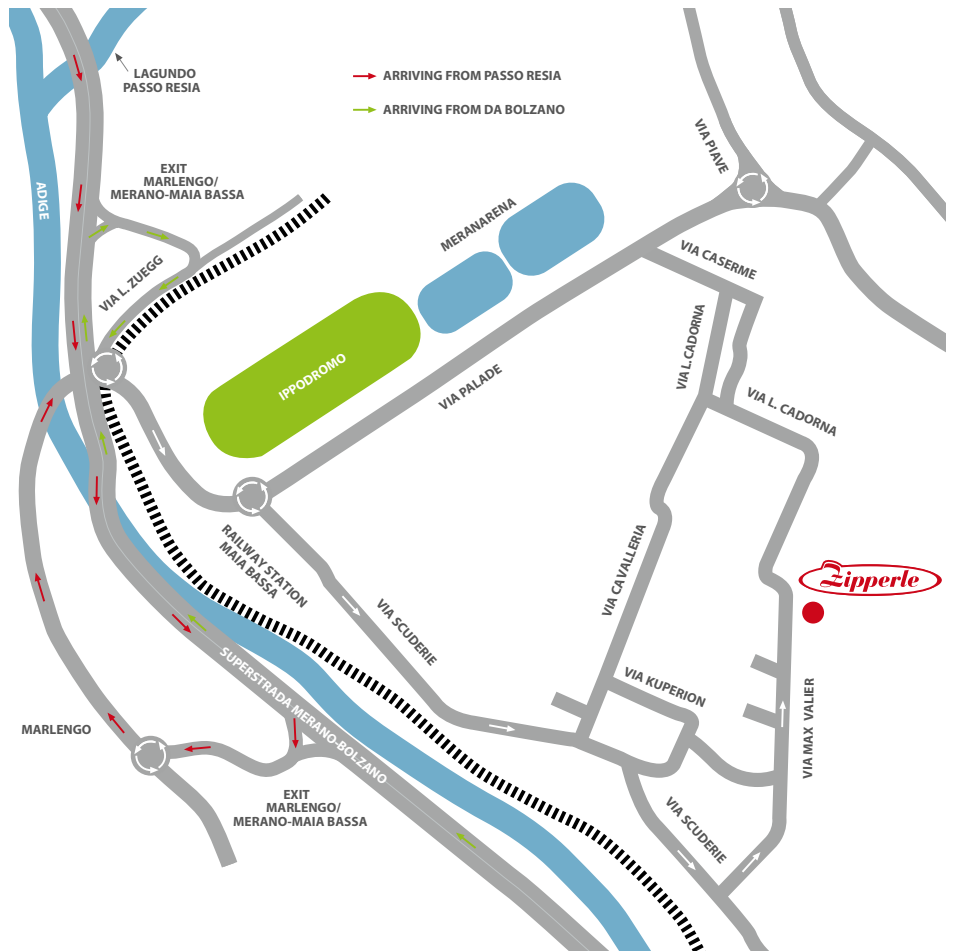

ARRIVAL

Securing the best.

Hans Zipperle S.p.A.
 Via Max Valier, 3
 I-39012 Merano (BZ)
 T +39 0473/274 100
 F +39 0473/274 222
 zisaft@zipperle.it
 www.zipperle.it

ARRIVING FROM BOLZANO:

- Motorway exit Bolzano-Sud, take the dual carriageway MeBo to Merano
- exit Marleno/Merano-Maia Bassa
- at the first roundabout take the second exit in the direction of Merano-Maia Bassa
- at the second roundabout take the first exit into via Scuderie/Zona artigianale di Maia
- at the end of via Scuderie turn left (the only possibility) into via Max Valier and proceed for approx. 600 m. You will find the Zipperle S.p.A. on the right side.

ARRIVING FROM PASSO RESIA:

- in Lagundo/Foresta take the dual carriageway MeBo towards Bolzano
- exit Marleno/Merano-Maia Bassa
- at the first roundabout take the first exit in the direction of Merano
- at the second roundabout take the first exit in the direction of Merano-Maia Bassa
- At the third roundabout take the first exit into via Scuderie/Zona artigianale di Maia
- at the end of via Scuderie turn left (the only possibility) into via Max Valier and proceed for approx. 600 m. You will find the Zipperle S.p.A. on the right side.